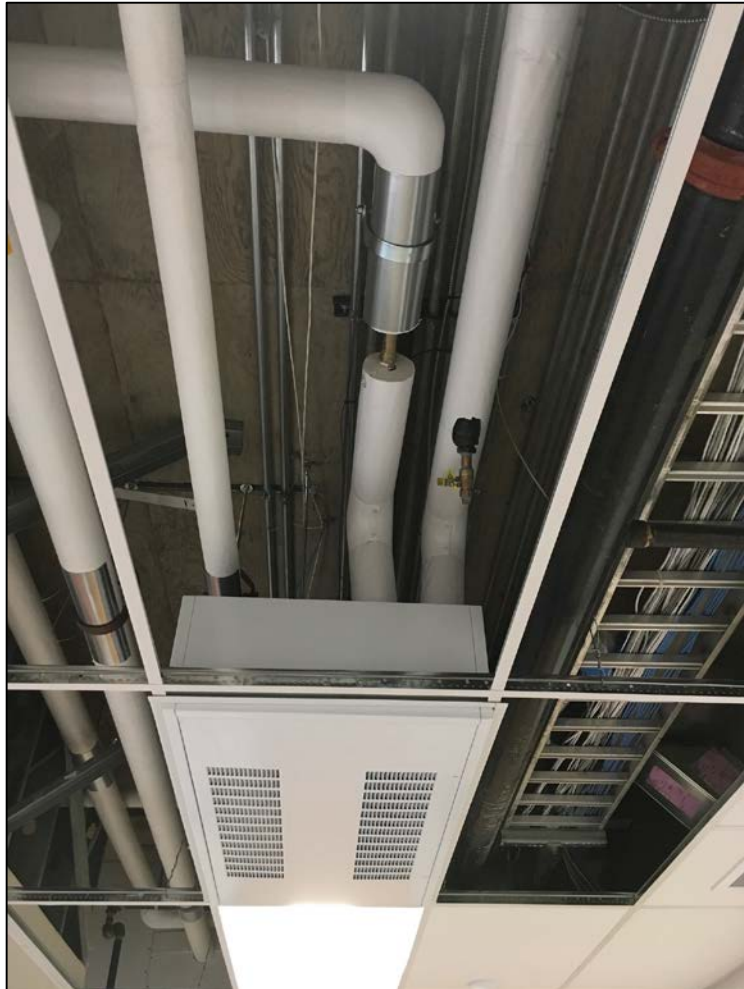

COMPLETED

- Starbucks opening!
- Cabinet unit heater install at Paterno
- Temporary furniture install at Paterno
- Signage installation complete at Paterno

ONGOING

- Punchlist nearing completion
- Grade beam foundations in courtyard
- Door hardware modifications at Paterno

UPCOMING

- Grade beam foundations at courtyard ongoing
- Furniture install at News / Periodicals

STARBUCKS OPENING DAY

Cabinet Unit Heater Install at Trash / Recycle

News Wall & Temporary Furniture Install