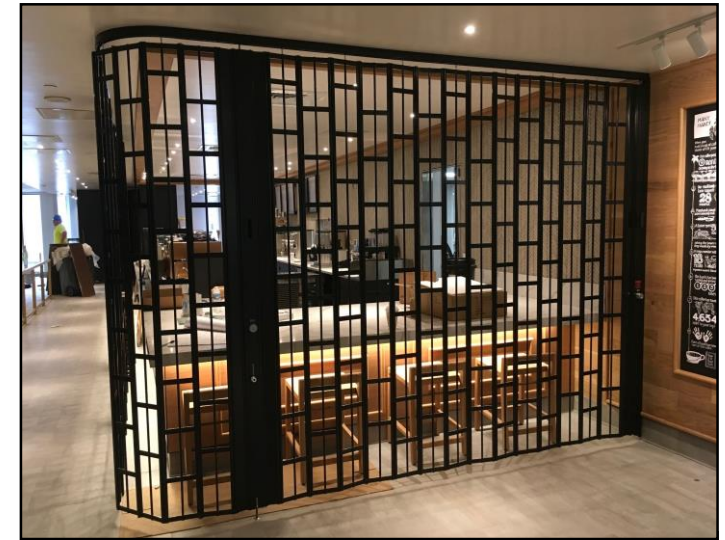

## COMPLETED

- Won Door installation
- Casework & equipment install at engine room
- Flooring at Starbucks area

## UPCOMING

- Carpet at News / Periodicals
- Furniture install at News / Periodicals
- Complete punchlist items

CASEWORK & ARTWORK INSTALLED AT CONDIMENT COUNTER

Won Door Installation Complete

Trash & Recycling Casework Installed